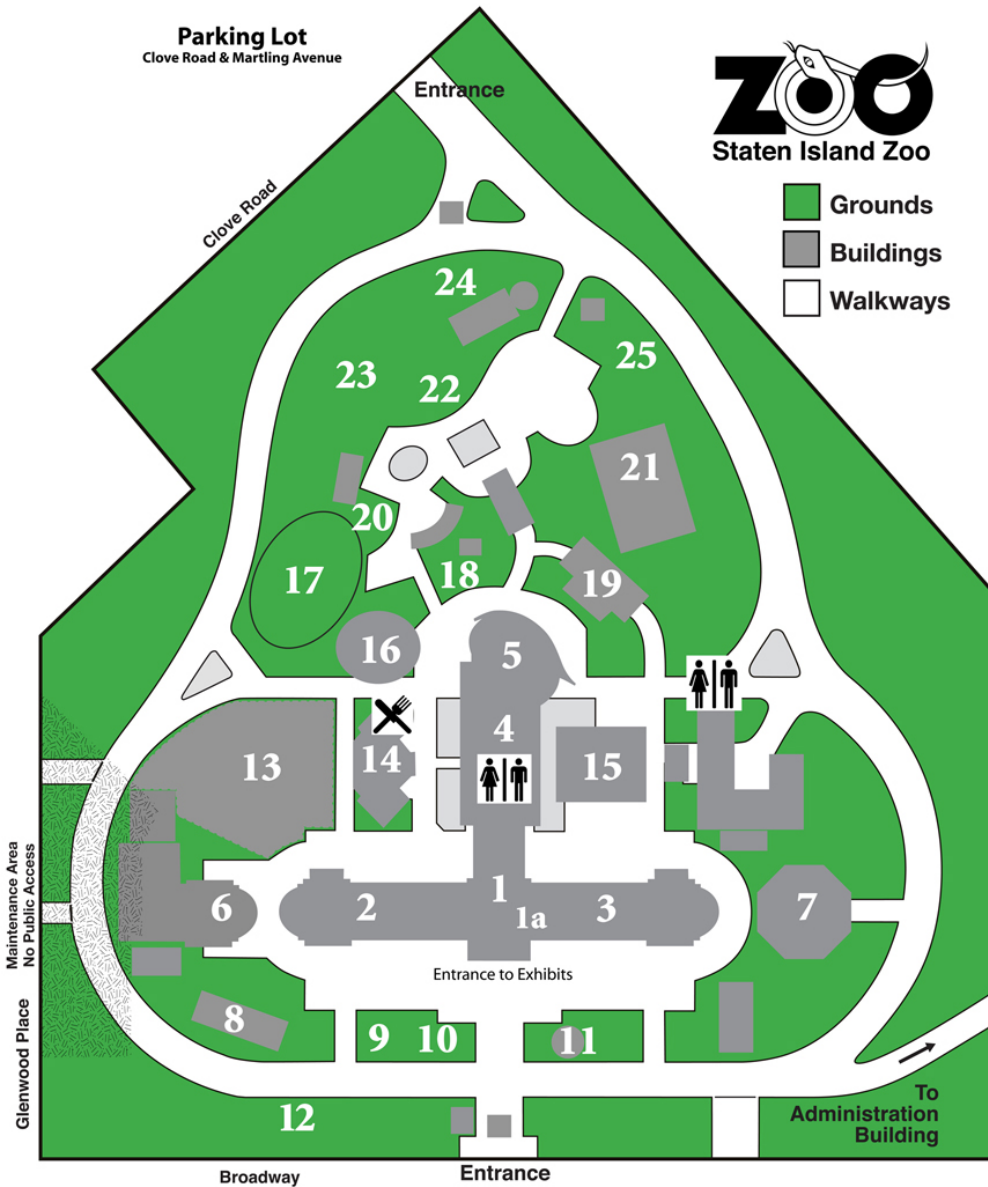

Map of The Zoo Grounds

Welcome to the Staten Island Zoo

1. Aquarium
- 1a. Main Office (Lost & Found)
Staircase to Education Classroom
2. Africa Wing
3. Tropical Forest Wing
4. Auditorium (Downstairs)
Education Classroom
5. Reptile Wing
6. Animal Nursery
7. Picnic Pavilion
8. Foxes
9. Birds of Prey
10. Birds of Prey
11. Birds of Prey
12. Children's Play Sculpture
13. Amur Leopard Habitat
14. Zoo Café & Gift Shop
15. Events Tent
16. Conservation Carousel
17. Serengeti
18. Ostriches
19. Otters
20. Chuck's House & Weather
21. Horse Barn
22. Children's Center
23. Cassowary
24. Australia - Kangaroos &
25. Kids Korral